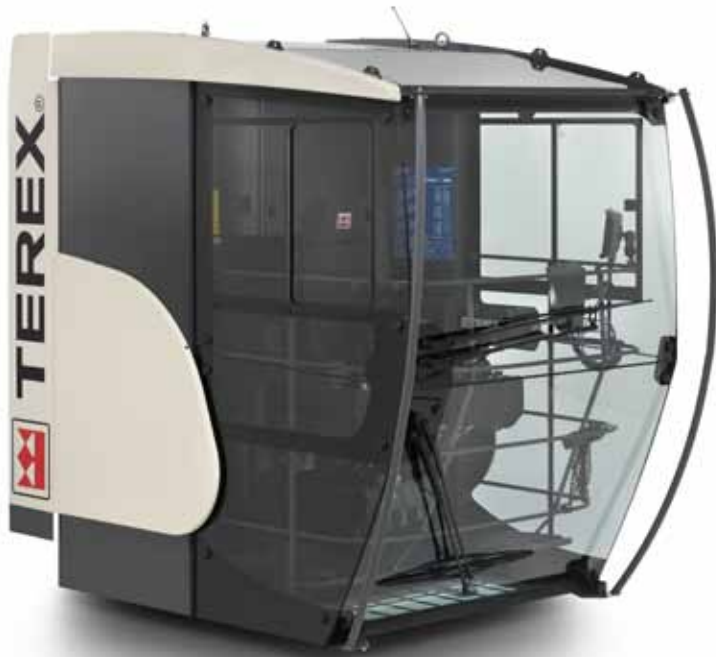

EVERYTHING YOU NEED FOR COMFORT AND CONTROL

COMFORT

VISIBILITY

EASY TO USE

EASY TO MAINTAIN